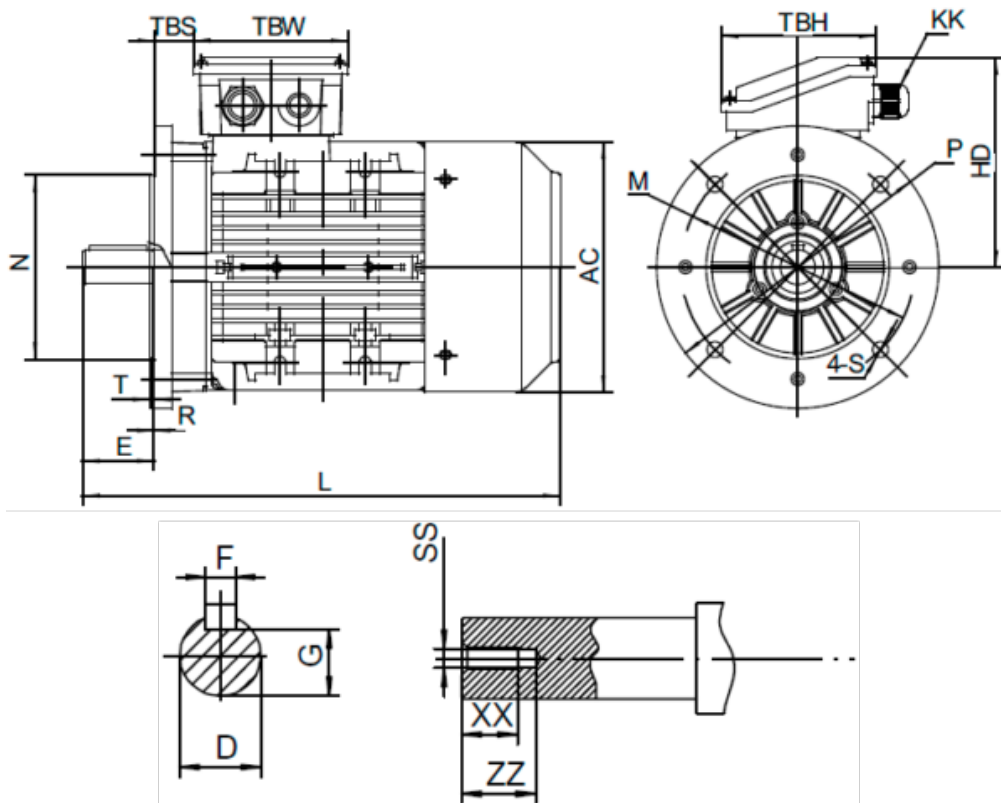

Data Sheet

Article number: 2518001104140140

Description: Kleedrive T3A 803-4 1.1kw 1400 rpm UL/CSA
3x230/400V 50 HZ IP55 B5 Eff=82,7%

Measures

AA = 160	L = 304	TBH = 109
AC = Ø157	M = Ø165	TBS = 26.5
AD = 214	N = Ø130	TBW = 109
D = Ø19	P = Ø200	XX = 16
E = 40	R = 0	ZZ = 21
F = 6	S = Ø12	
G = 15.5	SS = M6	
HD = 134	T = 3.5	